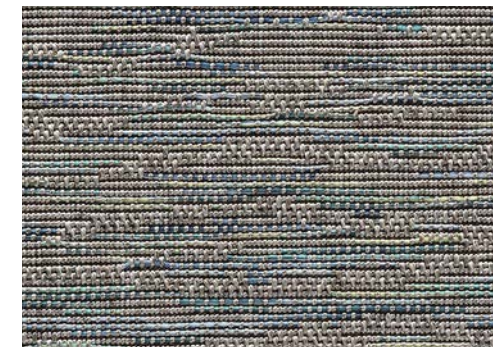

## Rainbow

Carpets influenced by nature, ready to inspire you.

Capture the beautiful colours of the great outdoors with the striking flatweave patterns of Nature Rainbow, a carpet range for indoors and out.

Each of the five flatweave designs are available in five striking colourways full of rich harvest tones, summer sky blues and field greens to bring homes closer to nature.

NATURE RAINBOW 8209 84

**NATURE** AUTHENTIC  
WOVEN  
FLOORING  
*Rainbow*