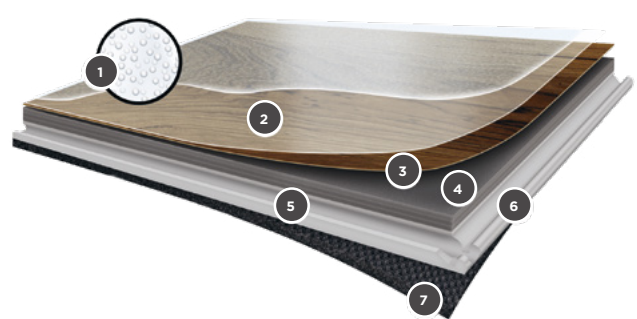

IC Isocore Click

Robust, 100% waterproof, and designed for versatility. Its integrated features make it suitable for every space. Robust, 100 % wasserdicht und vielseitig einsetzbar. Dank seiner integrierten Eigenschaften eignet es sich für jeden Raum. im ganzen Haus.

1. Duraspect™ Extreme Surface Protectant
2. Clear vinyl wear layer
3. High-resolution printed decorative film
4. 2.0 mm solid vinyl top layer
5. ISOCORE Technology™ waterproof core layer
6. Click Locking System - DROPLock 100™ and 400™
7. Sound mitigating underlay

RC Rigid Click

Installs fast, fits any space. With a 0.55 mm wear layer, it's built to last—ideal for style and strength, 100% waterproof. Einfache Verlegung, passt in jeden Raum. 0,55 mm Nutzschrift - robust, stilvoll und vollständig wasserdicht.